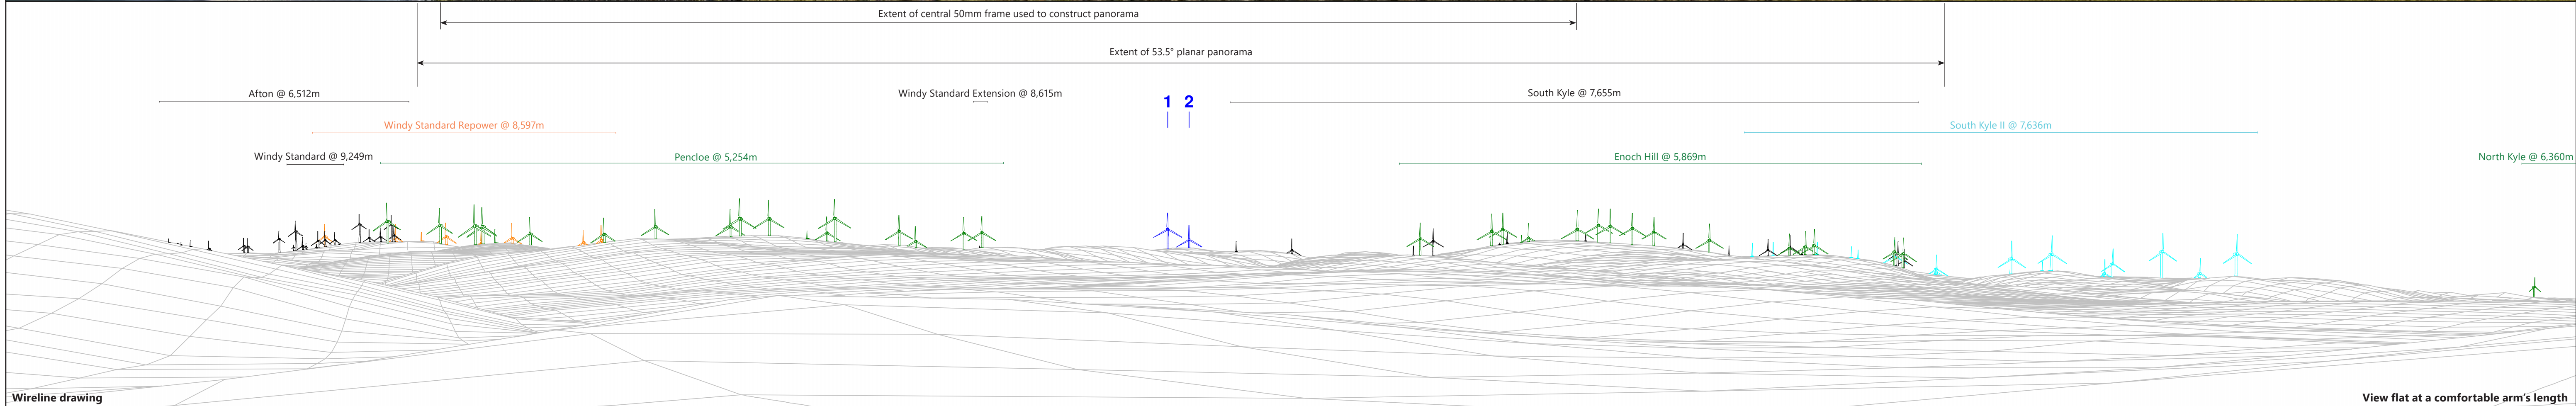

Baseline photograph

Wireline drawing

View flat at a comfortable arm's length

Wind Farm Key: Enoch Hill 2 Wind Farm Existing Consented Application Scoping	OS reference:	E261 526, N612 473	Horizontal field of view:	90° (cylindrical projection)	Camera:	Canon EOS 5D Mk2	Client 	Enoch Hill 2 Wind Farm EIA Report	Figure 9.25b Viewpoint 4: New Cumnock Cemetery	March 2023	
	Eye level:	216.5m AOD	Principal distance:	522mm	Lens:	50mm (Canon EF 50mm f/1.8)					
	Direction of view:	211°	Paper size:	841mm x 297mm (half A1)	Camera height:	1.5m AGL					
	Nearest turbine:	6,806m	Correct printed image size:	820 x 130mm	Date and time:	26/01/2023 11:55