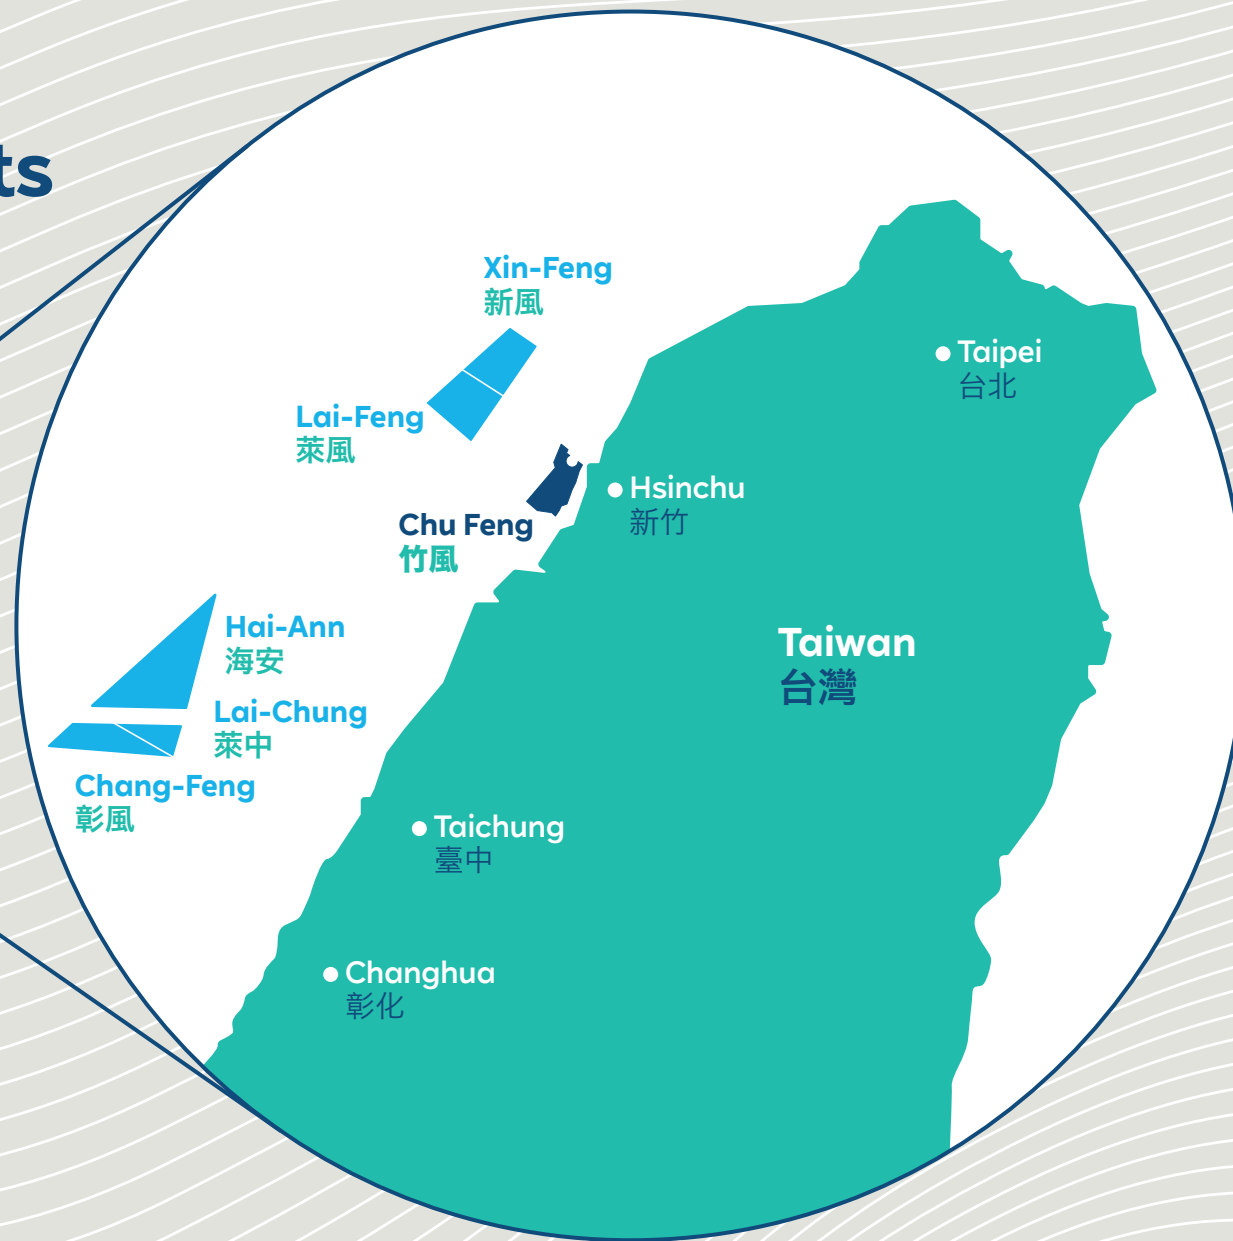

RWE

RWE and ACC intend to jointly develop new offshore wind projects off the west coast of Taiwan

rwe.com